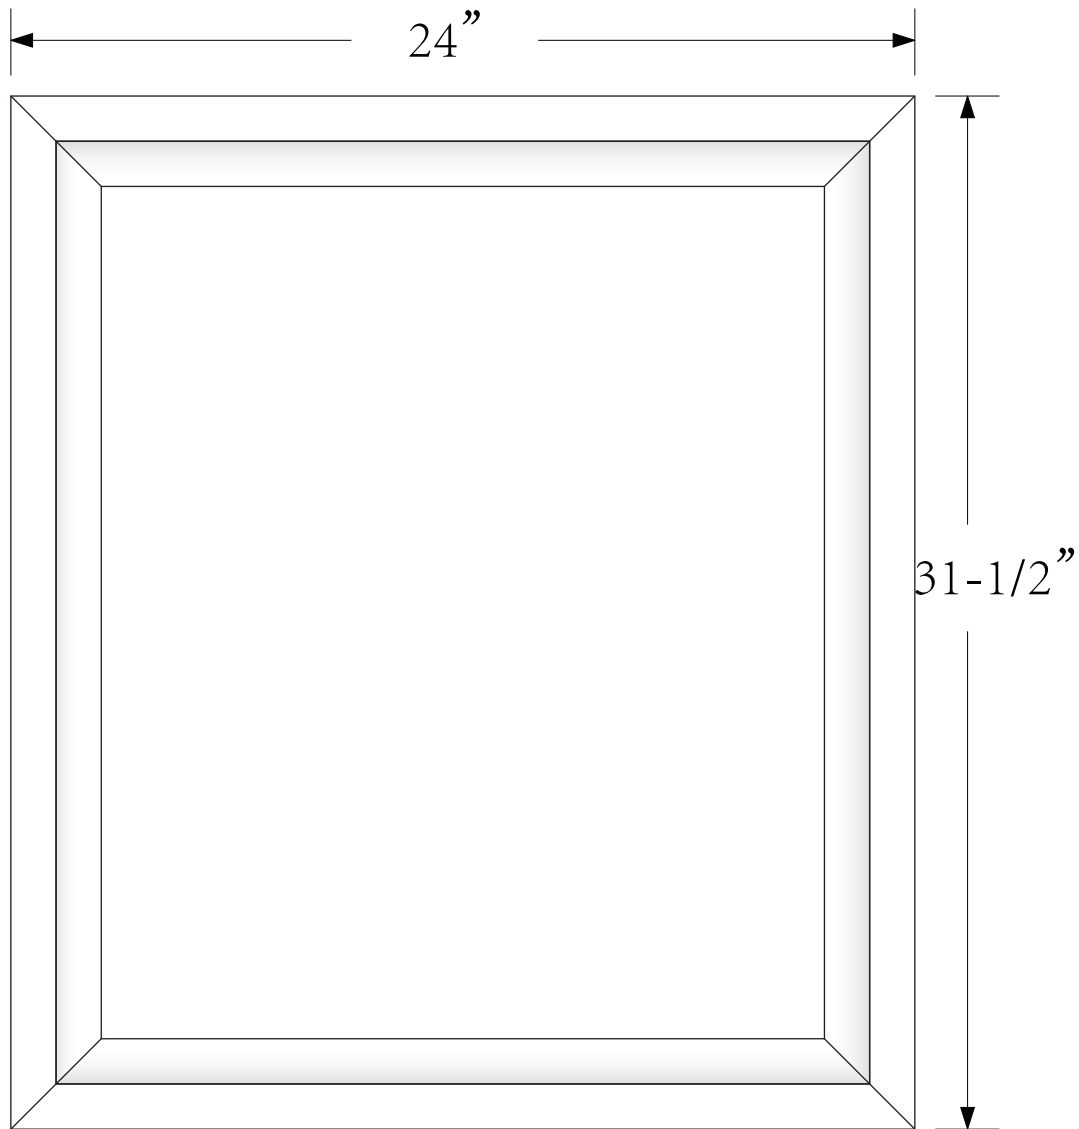

Dimensions

Size: 24"×31.5"

Features

Wooden framed mirror
5mm silver mirror