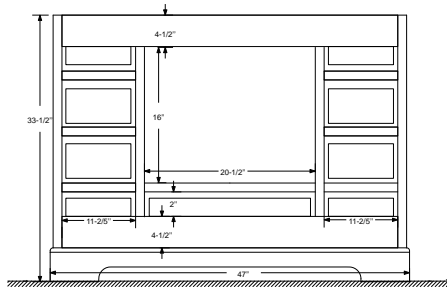

Dimensions

Front

Back

Side

Top

Features:

- Solid Wood & Hardwood Construction
- 9 Soft-close Drawers
- 2 Soft-close Doors
- Brushed nickel hardware
- Adjustable leg levelers
- cUPC Undermount Basin

Dimensions:

- 48" x 22" x 34.5" (With Top)
- 47" x 21" x 33.5" (Vanity Only)

Vanity Finish:

- White (W)
- Sapphire Gray (SG)

Countertop:

- Italian carrara white marble (CW)

Certification:

CARB P2

Countertop & Sink

Dimensions:

Countertop: 48" x 22" x 1"

Rectangle undermount basin: 20.1" x 15.2" x 7.5"