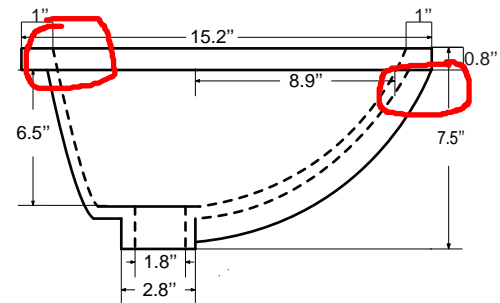

Dimensions

Front

Back

Side

Top

Features:

- Solid Wood & Hardwood Construction
- 9 Soft-close Drawers
- 2 Soft-close Doors
- Brushed nickel hardware
- Adjustable leg levelers
- cUPC Undermount Basin

Dimensions:

- 48" x 22" x 34.5" (With Top)
- 47" x 21" x 33.5" (Vanity Only)

Vanity Finish:

- White (W)
- Sapphire Gray (SG)

Countertop:

- Italian carrara white marble (CW)

Certification:

CARB P2

Countertop & Sink

Dimensions:

Countertop: 48" x 22" x 1"

Rectangle undermount basin: 20.1" x 15.2" x 7.5"