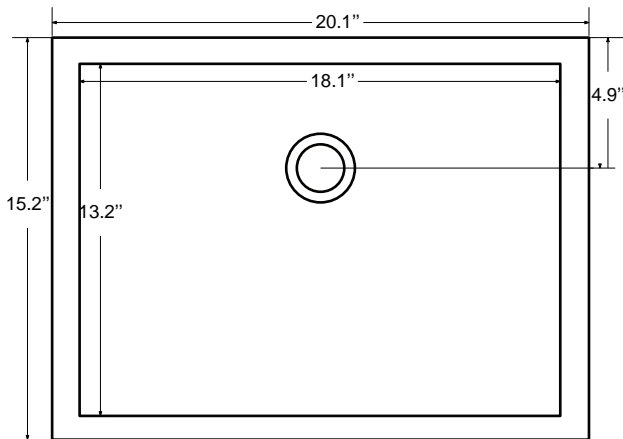

Dimensions

Front

Back

Side

Top

Features:

- Solid Wood & Hardwood Construction
- 9 Soft-close Drawers
- 2 Soft-close Doors
- Brushed nickel hardware
- Adjustable leg levelers
- cUPC Undermount Basin

Dimensions:

- 48" x 22" x 34.5" (With Top)
- 47" x 21" x 33.5" (Vanity Only)

Vanity Finish:

- White (W)
- Sapphire Gray (SG)

Countertop:

- Italian carrara white marble (CW)

Certification:

CARB P2

Countertop & Sink

Dimensions:

Countertop: 48" x 22" x 1"

Rectangle undermount basin: 20.1" x 15.2" x 7.5"