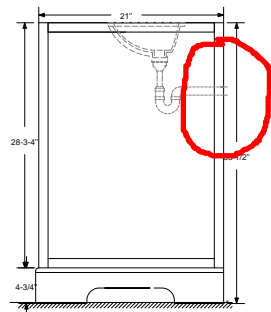

Dimensions

Front

Back

Side

Top

Features:

- Solid Wood & Hardwood Construction
- 9 Soft-close Drawers
- 2 Soft-close Doors
- Brushed nickel hardware
- Adjustable leg levelers
- cUPC Undermount Basin

Dimensions:

- 48" x 22" x 34.5" (With Top)
- 47" x 21" x 33.5" (Vanity Only)

Vanity Finish:

- White (W)
- Sapphire Gray (SG)

Countertop:

- Italian carrara white marble (CW)

Certification:

CARB P2

Countertop & Sink

Dimensions:

Countertop: 48" x 22" x 1"

Rectangle undermount basin: 20.1" x 15.2" x 7.5"