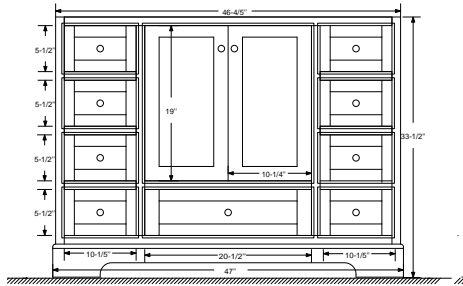

Dimensions

Front

Back

Side

Top

Features:

- Solid Wood & Hardwood Construction
- 9 Soft-close Drawers
- 2 Soft-close Doors
- Brushed nickel hardware
- Adjustable leg levelers
- cUPC Undermount Basin

Dimensions:

- 48" x 22" x 34.5" (With Top)
- 47" x 21" x 33.5" (Vanity Only)

Vanity Finish:

- White (W)
- Sapphire Gray (SG)

Countertop:

- Italian carrara white marble (CW)

Certification:

CARB P2

Countertop & Sink

Dimensions:

Countertop: 48" x 22" x 1"

Rectangle undermount basin: 20.1" x 15.2" x 7.5"