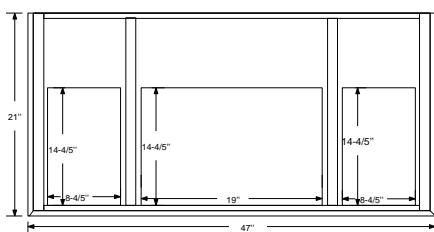

Dimensions

Front

Back

Side

Top

Features:

- Solid Wood & Hardwood Construction
- 9 Soft-close Drawers
- 2 Soft-close Doors
- Brushed nickel hardware
- Adjustable leg levelers
- cUPC Undermount Basin

Dimensions:

- 48" x 22" x 34.5" (With Top)
- 47" x 21" x 33.5" (Vanity Only)

Vanity Finish:

- White (W)
- Sapphire Gray (SG)

Countertop:

- Italian carrara white marble (CW)

Certification:

CARB P2

Countertop & Sink

Dimensions:

Countertop: 48" x 22" x 1"

Rectangle undermount basin: 20.1" x 15.2" x 7.5"