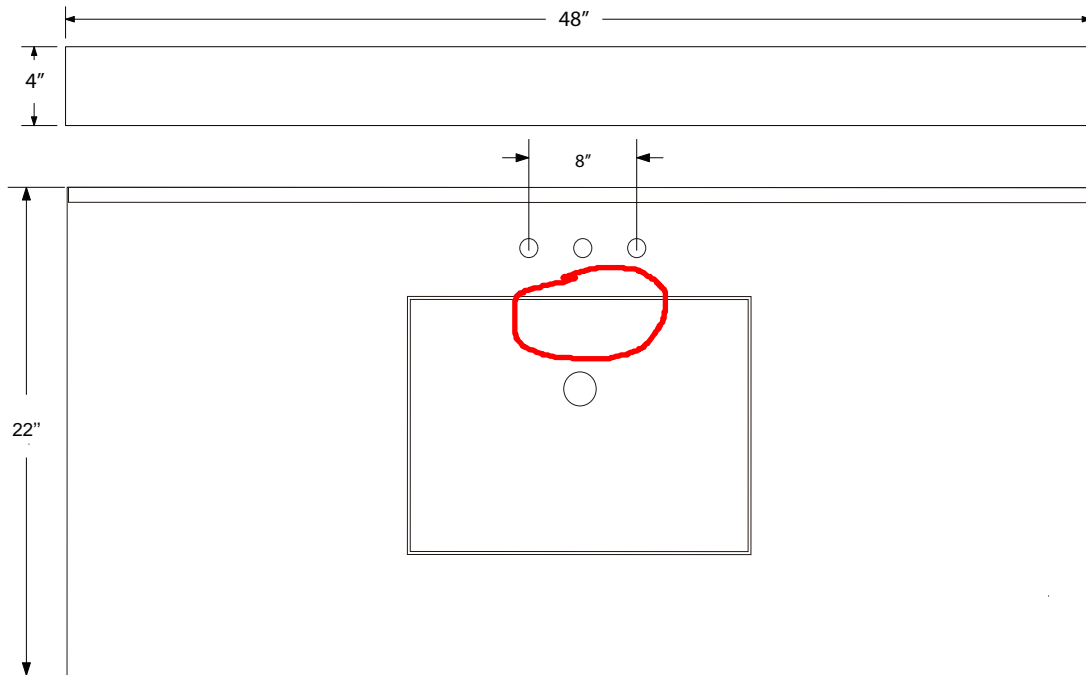

Dimensions

Front

Back

Side

Top

Features:

- Solid Wood & Hardwood Construction
- 9 Soft-close Drawers
- 2 Soft-close Doors
- Brushed nickel hardware
- Adjustable leg levelers
- cUPC Undermount Basin

Dimensions:

- 48" x 22" x 34.5" (With Top)
- 47" x 21" x 33.5" (Vanity Only)

Vanity Finish:

- White (W)
- Sapphire Gray (SG)

Countertop:

- Italian carrara white marble (CW)

Certification:

CARB P2

Countertop & Sink

Dimensions:

Countertop: 48" x 22" x 1"

Rectangle undermount basin: 20.1" x 15.2" x 7.5"