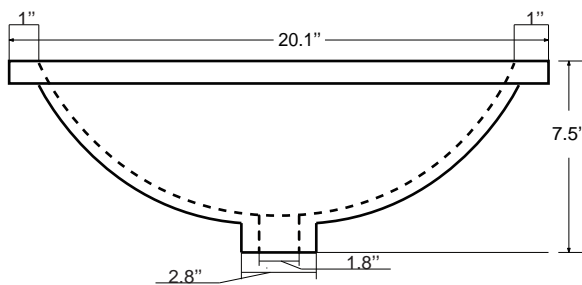

Dimensions

Front

Back

Side

Top

Features:

- Solid Wood & Hardwood Construction
- 9 Soft-close Drawers
- 2 Soft-close Doors
- Brushed nickel hardware
- Adjustable leg levelers
- cUPC Undermount Basin

Dimensions:

- 48" x 22" x 34.5" (With Top)
- 47" x 21" x 33.5" (Vanity Only)

Vanity Finish:

- White (W)
- Sapphire Gray (SG)

Countertop:

- Italian carrara white marble (CW)

Certification:

CARB P2

Countertop & Sink

Dimensions:

Countertop: 48" x 22" x 1"

Rectangle undermount basin: 20.1" x 15.2" x 7.5"